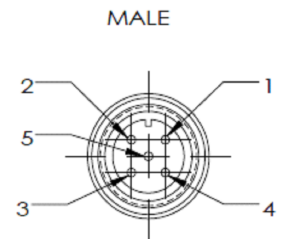

D

D

C

C

4 X TAP M3 ∇ 7.50

M12 CONNECTOR
70CM CABLE

PIN 1	BROWN	24V
PIN 2	WHITE	-
PIN 3	BLUE	GND
PIN 4	BLACK	-
PIN 5	GRAY	-

A

A

DESIGN BY	MUZAKKIR
CHECK BY	KB TAN
DATE	10/7/2019
MATERIAL	-
FINISHING	-
QTY	-

UNIT:	MM
REVISION:	01
SCALE:	1 : 3

PRODUCT SERIES: HBQ3 SERIES	
TITLE	DRAWING LAYOUT
PART NO	HBQ3-00-100-3-R-24V
DWG NO	-
SHEET 1 OF 1	