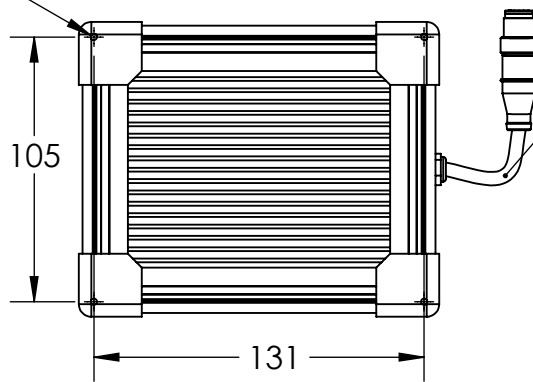

D

D

C

C

4 X TAP M3 ∇ 7.50

M12 CONNECTOR
70CM CABLE

PIN 1	BROWN	24V
PIN 2	WHITE	-
PIN 3	BLUE	GND
PIN 4	BLACK	-
PIN 5	GRAY	-

A

A

DESIGN BY	MUZAKKIR
CHECK BY	KB TAN
DATE	10/7/2019
MATERIAL	-
FINISHING	-
QTY	-

UNIT:	MM
REVISION:	01
SCALE:	1 : 3

PRODUCT SERIES: HBQ3 SERIES	
TITLE	DRAWING LAYOUT
PART NO	HBQ3-00-100-3-R-24V
DWG NO	-
SHEET 1 OF 1	