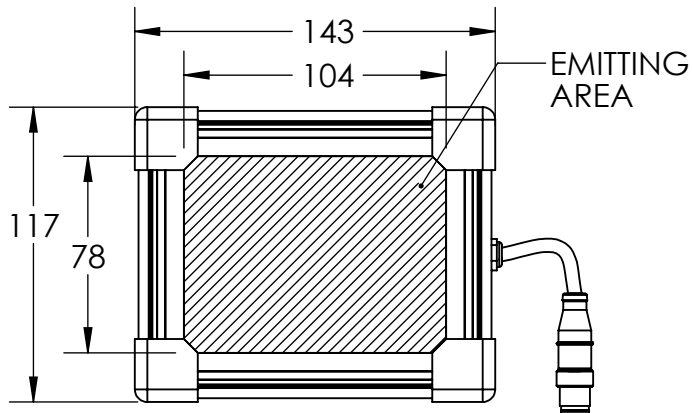

D

D

C

C

4 X TAP M3 ∇ 7.50

M12 CONNECTOR
70CM CABLE

PIN 1	BROWN	24V
PIN 2	WHITE	-
PIN 3	BLUE	GND
PIN 4	BLACK	-
PIN 5	GRAY	-

A

A

DESIGN BY	MUZAKKIR
CHECK BY	KB TAN
DATE	10/7/2019
MATERIAL	-
FINISHING	-
QTY	-

UNIT:	MM
REVISION:	01
SCALE:	1 : 3

PRODUCT SERIES: HBQ3 SERIES	
TITLE	DRAWING LAYOUT
PART NO	HBQ3-00-100-3-R-24V
DWG NO	-
SHEET 1 OF 1	