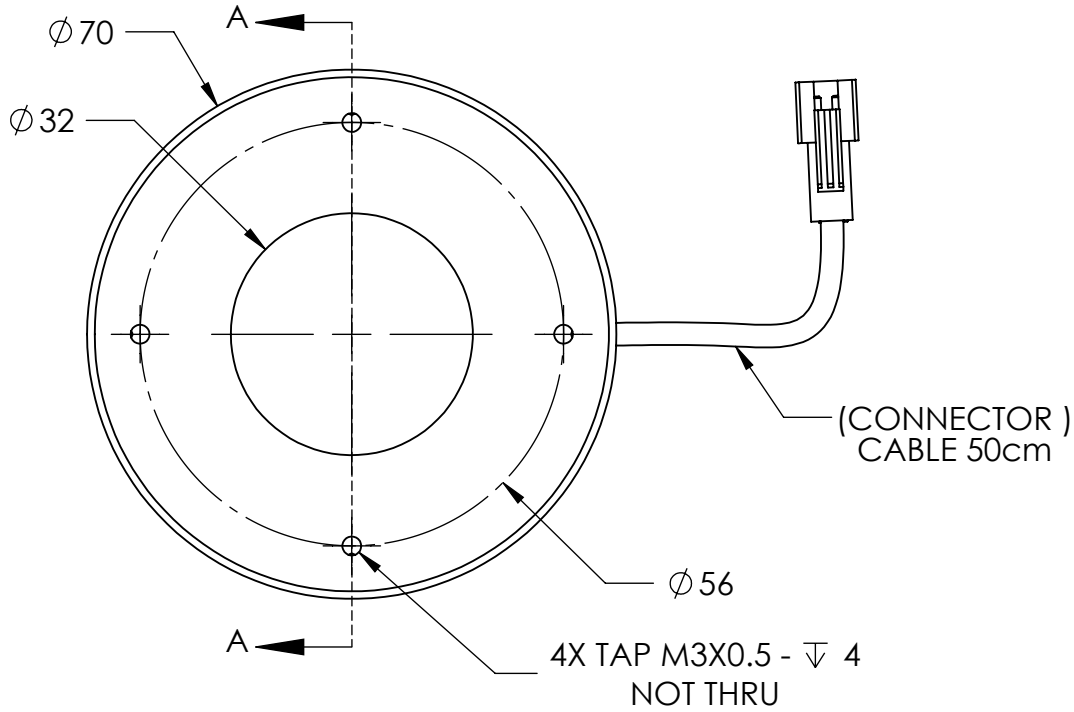

1 2 3 4 5 6 7 8

D

C

B

A

	DESIGN BY	FL LUEI	UNIT: MM	PRODUCT SERIES: LTZGK SERIES	
	CHECK BY	KB TAN			
	DATE	30/5/2018	REVISION:	TITLE	DRAWING LAYOUT
	MATERIAL	-	SCALE:	PART NO	LTZGK070-15-3-W-24V
	FINISHING	-	1:1	DWG NO	-
QTY	-				SHEET 1 OF 1

1 2 3 4 5 6 7 8