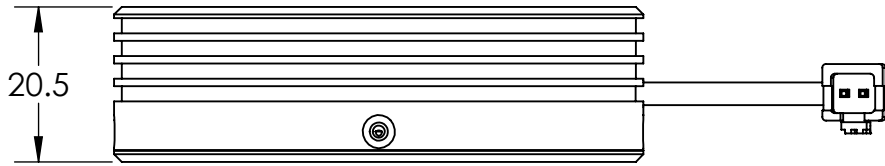

1 2 3 4 5 6 7 8

D

C

B

A

	DESIGN BY	FL LUEI	UNIT: MM	PRODUCT SERIES: LTZGK SERIES	
	CHECK BY	KB TAN			
	DATE	30/5/2018	REVISION:	TITLE	DRAWING LAYOUT
	MATERIAL	-	SCALE:	PART NO	LTZGK070-15-3-W-24V
	FINISHING	-	1:1	DWG NO	-
QTY	-				SHEET 1 OF 1