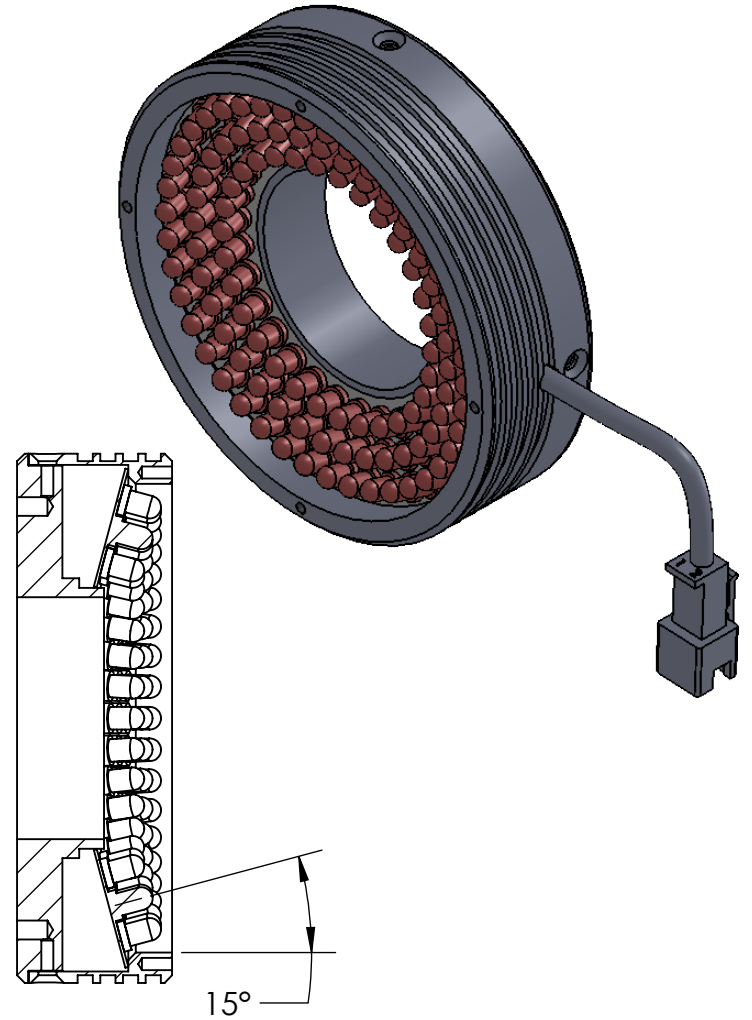

1 2 3 4 5 6 7 8

D

C

B

A

	DESIGN BY	FL LUEI	UNIT: MM	PRODUCT SERIES: LTZGK SERIES	
	CHECK BY	KB TAN			
	DATE	30/5/2018	REVISION:	TITLE	DRAWING LAYOUT
	MATERIAL	-	SCALE:	PART NO	LTZGK070-15-3-W-24V
	FINISHING	-	1:1	DWG NO	-
QTY	-				SHEET 1 OF 1

1 2 3 4 5 6 7 8