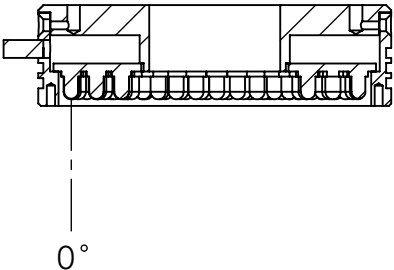

REVISIONS			
REV.	DESCRIPTIONS	EDIT BY	DATE:(d/m/y)
01	CUSTOMIZE NEW	AMMAR	11/8/2020
-	-	-	DD/MM/YYYY

EMITTING AREA

(CONNECTOR)
CABLE 50CM

4X TAP M3X0.5 - ∇ 5
NOT THRU

SECTION B-B
SCALE 1 : 1.5

CUSTOMER APPROVED
& DATE

OPTO ENGINEERING

DESIGN BY	AMMAR
CHECK BY	KB TAN
DATE	11/8/2020
MATERIAL	-
FINISHING	-
QTY	-

UNIT:	MM	PRODUCT SERIES: SERIES - OPTO ENG	
REVISION:	01	TITLE	DRAWING LAYOUT
SCALE:	1 : 1	PART NO	LTZGK070-00-3-B-24V
		DWG NO	-
			SHEET 1 OF 1