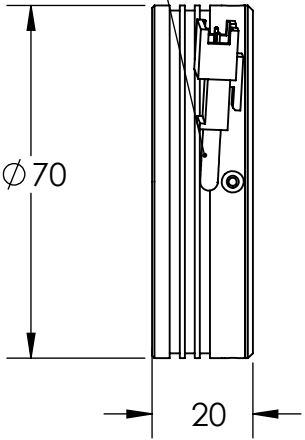

REVISIONS			
REV.	DESCRIPTIONS	EDIT BY	DATE:(d/m/y)
01	CUSTOMIZE NEW	AMMAR	11/8/2020
-	-	-	DD/MM/YYYY

EMITTING AREA

(CONNECTOR)
CABLE 50CM

4X TAP M3X0.5 - ∇ 5
NOT THRU

SECTION B-B
SCALE 1 : 1.5

CUSTOMER APPROVED
& DATE

OPTO ENGINEERING

DESIGN BY	AMMAR
CHECK BY	KB TAN
DATE	11/8/2020
MATERIAL	-
FINISHING	-
QTY	-

UNIT:	MM	PRODUCT SERIES: SERIES - OPTO ENG	
REVISION:	01	TITLE	DRAWING LAYOUT
SCALE:	1 : 1	PART NO	LTZGK070-00-3-B-24V
		DWG NO	-
			SHEET 1 OF 1