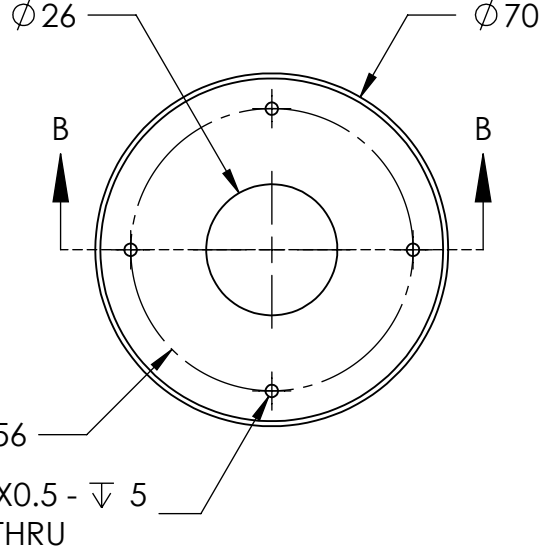

REVISIONS			
REV.	DESCRIPTIONS	EDIT BY	DATE:(d/m/y)
01	CUSTOMIZE NEW	AMMAR	11/8/2020
-	-	-	DD/MM/YYYY

EMITTING AREA

(CONNECTOR)
CABLE 50CM

4X TAP M3X0.5 - ∇ 5
NOT THRU

SECTION B-B
SCALE 1 : 1.5

CUSTOMER APPROVED
& DATE

OPTO ENGINEERING

DESIGN BY	AMMAR
CHECK BY	KB TAN
DATE	11/8/2020
MATERIAL	-
FINISHING	-
QTY	-

UNIT:	MM	PRODUCT SERIES: SERIES - OPTO ENG	
REVISION:	01	TITLE	DRAWING LAYOUT
SCALE:	1 : 1	PART NO	LTZGK070-00-3-B-24V
		DWG NO	-
			SHEET 1 OF 1