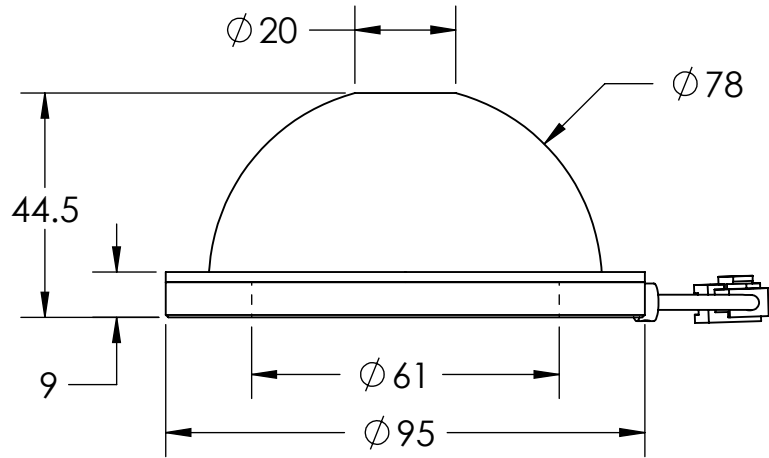

REVISIONS

ZONE	REV.	DESCRIPTIONS	DATE	APP.

SECTION A-A
SCALE 1 : 1.5

DESIGN BY	MUZAKKIR
CHECK BY	KB TAN
DATE	5/9/2019
MATERIAL	-
FINISHING	-
QTY	-

UNIT:	MM
REVISION:	01
SCALE:	1:1.5

PRODUCT SERIES : LT5WRG SERIES - OPTO ENG			
TITLE	DRAWING LAYOUT	COLOUR:	- - -
PART NO	LT5WRG070-00-1-X-24V-AEX01	VOLTAGE:	- - -
DWG NO	-	CURRENT:	- - -
		POWER:	- - -
SHEET 1 OF 1			