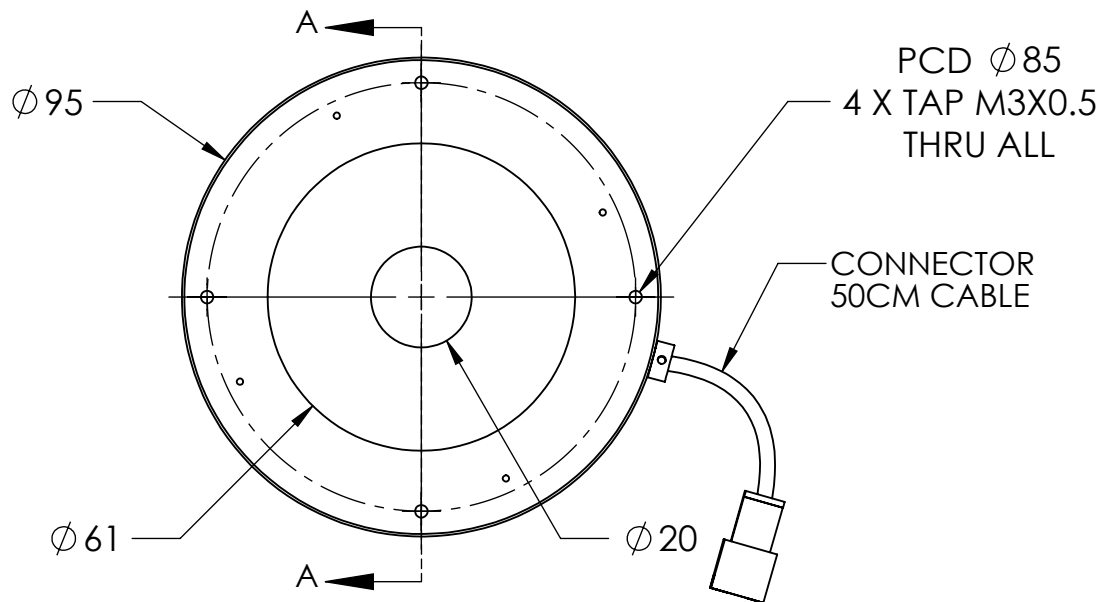

REVISIONS

ZONE	REV.	DESCRIPTIONS	DATE	APP.

SECTION A-A
SCALE 1 : 1.5

DESIGN BY	MUZAKKIR
CHECK BY	KB TAN
DATE	5/9/2019
MATERIAL	-
FINISHING	-
QTY	-

UNIT:	MM
REVISION:	01
SCALE:	1:1.5

PRODUCT SERIES : LT5WRG SERIES - OPTO ENG			
TITLE	DRAWING LAYOUT	COLOUR:	- - -
PART NO	LT5WRG070-00-1-X-24V-AEX01	VOLTAGE:	- - -
DWG NO	-	CURRENT:	- - -
		POWER:	- - -
SHEET 1 OF 1			