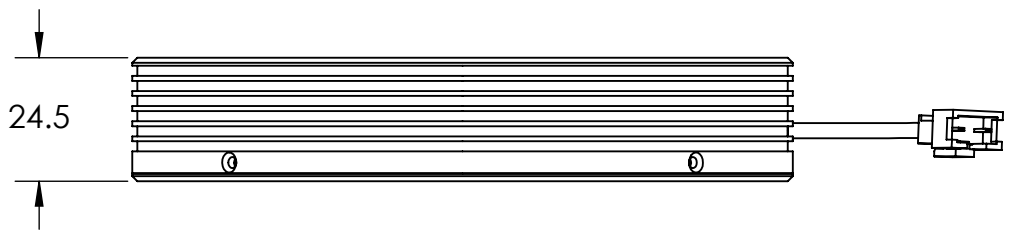

1 2 3 4 5 6 7 8

SECTION A-A
SCALE 1 : 1.5

	DESIGN BY	FL LUEI	UNIT: MM	PRODUCT SERIES: LTZZO SERIES	
	CHECK BY	KB TAN			
	DATE	31/05/2018	REVISION:	TITLE	DRAWING LAYOUT
	MATERIAL	-	SCALE:	PART NO	LTZZO130-75-3-W-24V
	FINISHING	-	1 : 1	DWG NO	-
QTY	-				SHEET 1 OF 1