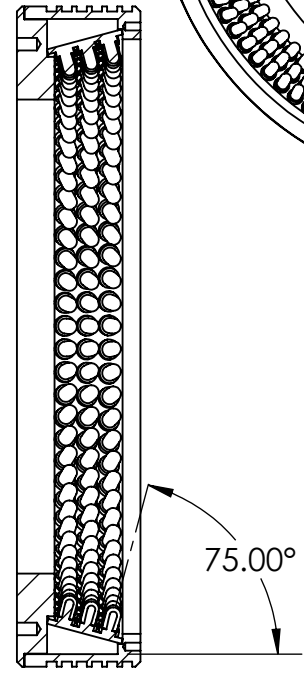

1 2 3 4 5 6 7 8

SECTION A-A
SCALE 1 : 1.5

	DESIGN BY	FL LUEI	UNIT: MM	PRODUCT SERIES: LTZZO SERIES	
	CHECK BY	KB TAN			
	DATE	31/05/2018	REVISION:	TITLE	DRAWING LAYOUT
	MATERIAL	-	SCALE:	PART NO	LTZZO130-75-3-W-24V
	FINISHING	-	1 : 1	DWG NO	-
QTY	-				SHEET 1 OF 1

1 2 3 4 5 6 7 8