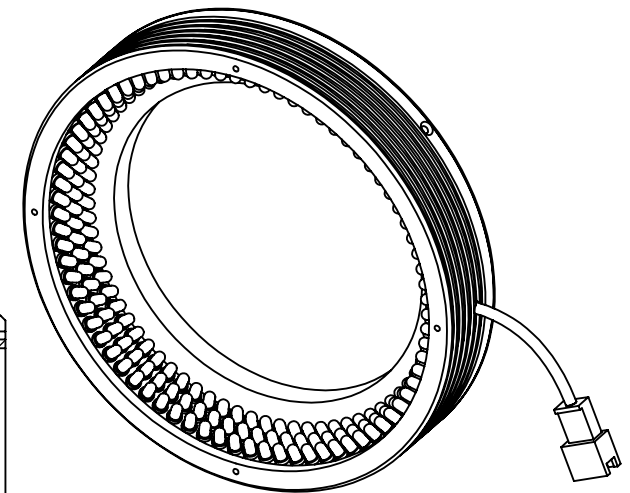

1 2 3 4 5 6 7 8

SECTION A-A
SCALE 1 : 1.5

	DESIGN BY	FL LUEI	UNIT: MM	PRODUCT SERIES: LTZZO SERIES	
	CHECK BY	KB TAN			
	DATE	31/05/2018	REVISION:	TITLE	DRAWING LAYOUT
	MATERIAL	-	SCALE:	PART NO	LTZZO130-75-3-W-24V
	FINISHING	-	1 : 1	DWG NO	-
QTY	-				SHEET 1 OF 1