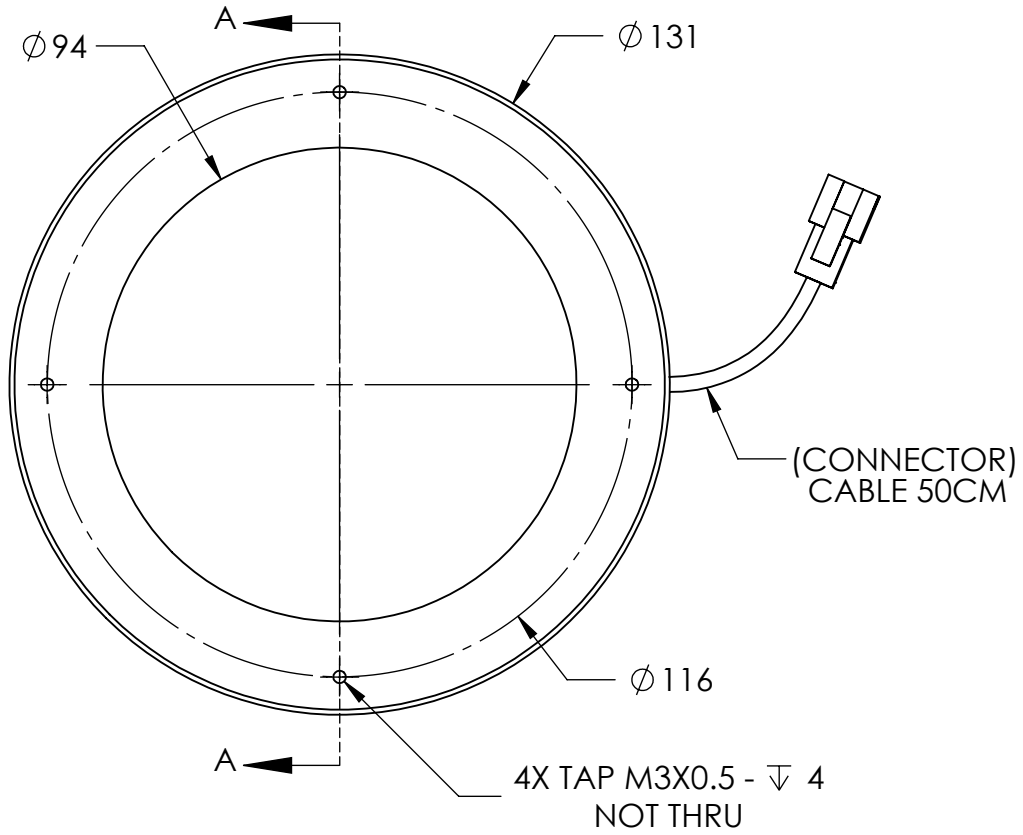

1 2 3 4 5 6 7 8

SECTION A-A
SCALE 1 : 1.5

	DESIGN BY	FL LUEI	UNIT: MM	PRODUCT SERIES: LTZZO SERIES	
	CHECK BY	KB TAN			
	DATE	31/05/2018	REVISION:	TITLE	DRAWING LAYOUT
	MATERIAL	-	SCALE:	PART NO	LTZZO130-75-3-W-24V
	FINISHING	-	1 : 1	DWG NO	-
QTY	-				SHEET 1 OF 1

1 2 3 4 5 6 7 8