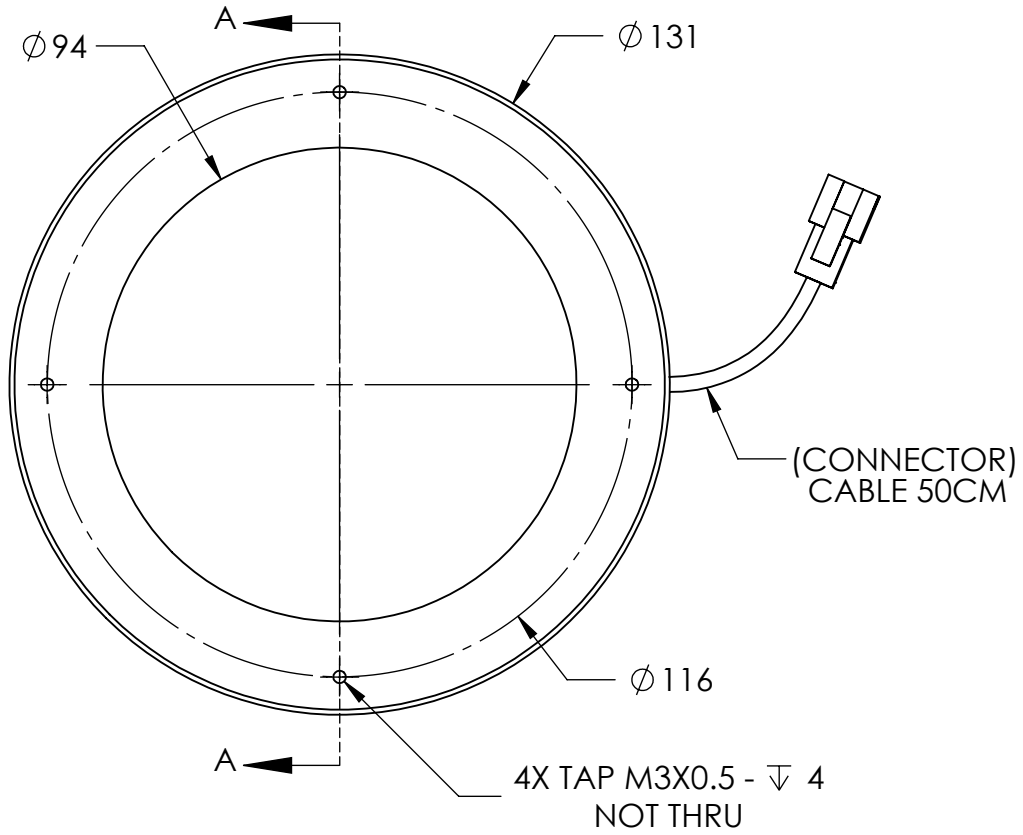

1 2 3 4 5 6 7 8

SECTION A-A
SCALE 1 : 1.5

	DESIGN BY	FL LUEI	UNIT: MM	PRODUCT SERIES: LTZZO SERIES	
	CHECK BY	KB TAN			
	DATE	31/05/2018	REVISION:	TITLE	DRAWING LAYOUT
	MATERIAL	-	SCALE:	PART NO	LTZZO130-75-3-G-24V
	FINISHING	-	1 : 1	DWG NO	-
QTY	-				SHEET 1 OF 1

1 2 3 4 5 6 7 8