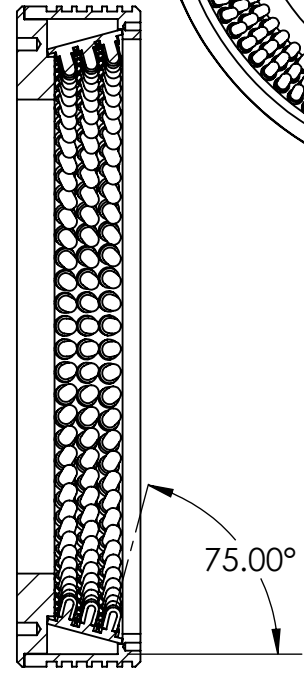

1 2 3 4 5 6 7 8

SECTION A-A
SCALE 1 : 1.5

	DESIGN BY	FL LUEI	UNIT: MM	PRODUCT SERIES: LTZZO SERIES	
	CHECK BY	KB TAN			
	DATE	31/05/2018	REVISION:	TITLE	DRAWING LAYOUT
	MATERIAL	-	SCALE:	PART NO	LTZZO130-75-3-G-24V
	FINISHING	-	1 : 1	DWG NO	-
QTY	-				SHEET 1 OF 1

1 2 3 4 5 6 7 8