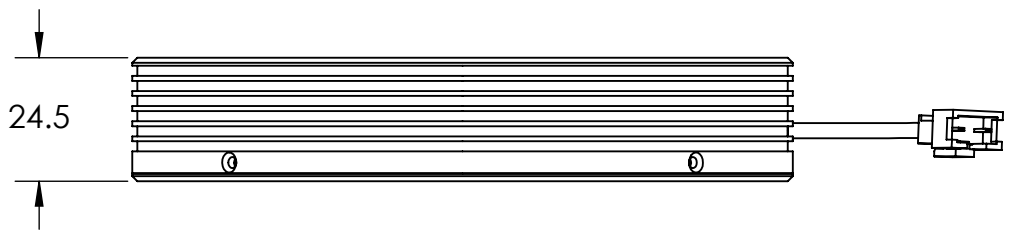

1 2 3 4 5 6 7 8

SECTION A-A
SCALE 1 : 1.5

	DESIGN BY	FL LUEI	UNIT: MM	PRODUCT SERIES: LTZZO SERIES	
	CHECK BY	KB TAN			
	DATE	31/05/2018	REVISION:	TITLE	DRAWING LAYOUT
	MATERIAL	-	SCALE:	PART NO	LTZZO130-75-3-G-24V
	FINISHING	-	1 : 1	DWG NO	-
QTY	-				SHEET 1 OF 1