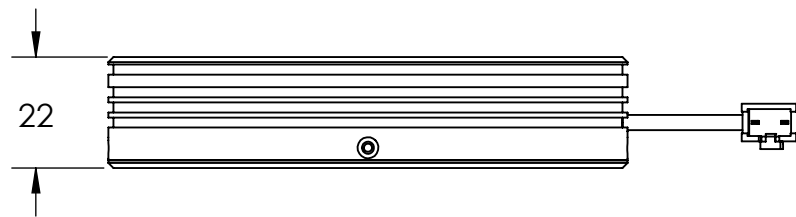

1 2 3 4 5 6 7 8

D

D

C

C