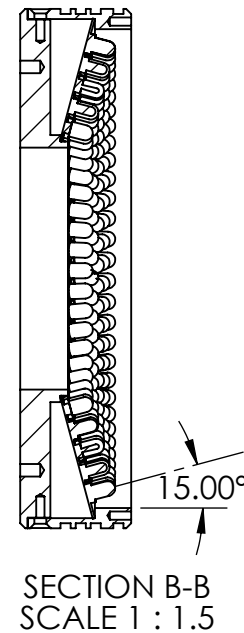

B

B

A

A

	DESIGN BY	FL LUEI	UNIT: MM	PRODUCT SERIES: LTZGK SERIES	
	CHECK BY	KB TAN			
	DATE	30/5/2018	REVISION:	TITLE	DRAWING LAYOUT
	MATERIAL	-	01	PART NO	LTZGK100-15-5-W-24V
	FINISHING	-	SCALE:	DWG NO	-
QTY	-	1 : 1			SHEET 1 OF 1

1 2 3 4 5 6 7 8