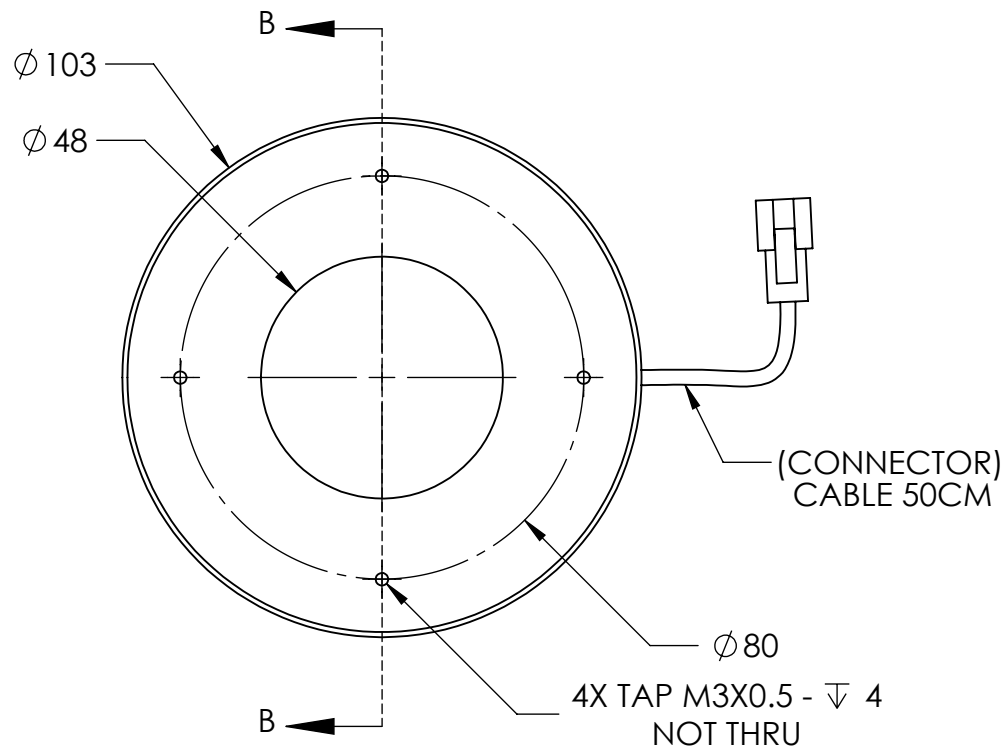

B

B

A

A

	DESIGN BY	FL LUEI	UNIT: MM	PRODUCT SERIES: LTZGK SERIES	
	CHECK BY	KB TAN			
	DATE	30/5/2018	REVISION:	TITLE	DRAWING LAYOUT
	MATERIAL	-	01	PART NO	LTZGK100-15-5-W-24V
	FINISHING	-	SCALE:	DWG NO	-
QTY	-	1 : 1			SHEET 1 OF 1

1 2 3 4 5 6 7 8