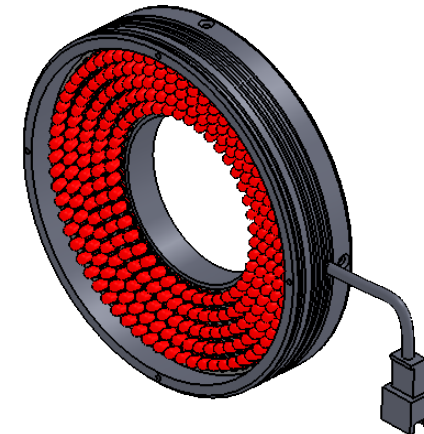

1 2 3 4 5 6 7 8

D

D

C

C