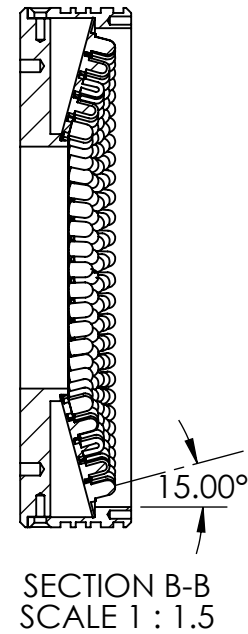

B

B

A

A

	DESIGN BY	FL LUEI	UNIT: MM	PRODUCT SERIES: LTZGK SERIES	
	CHECK BY	KB TAN			
	DATE	31/05/2018	REVISION:	TITLE	DRAWING LAYOUT
	MATERIAL	-	SCALE:	PART NO	LTZGK100-15-5-R-24V
	FINISHING	-	1 : 1	DWG NO	-
QTY	-				SHEET 1 OF 1

1 2 3 4 5 6 7 8