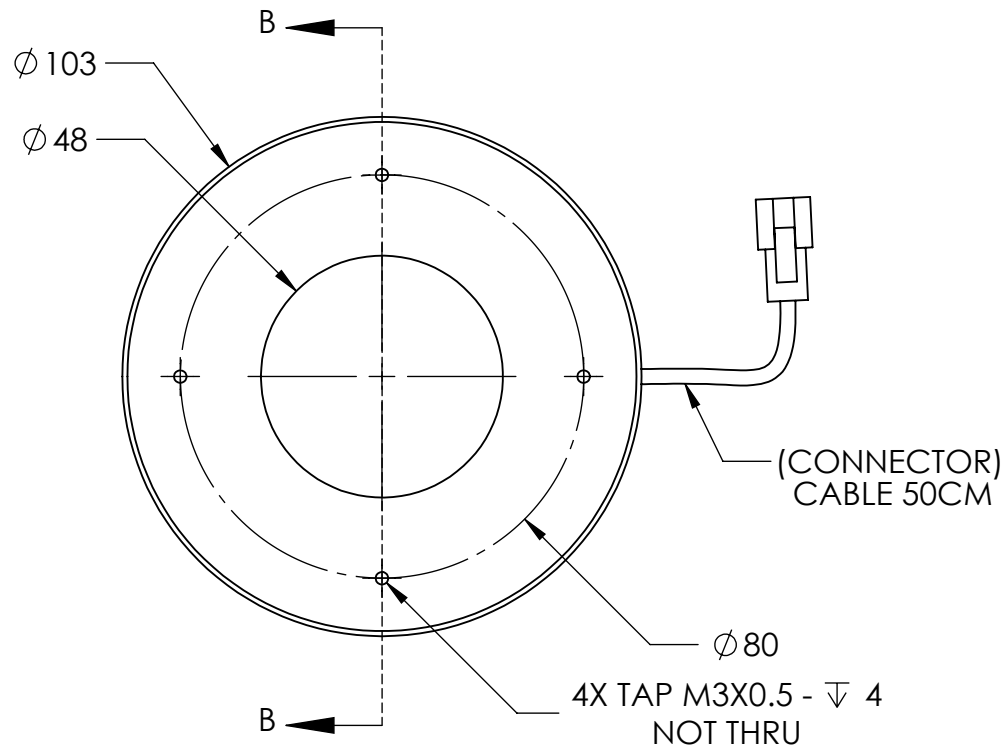

B

B

A

A

	DESIGN BY	FL LUEI	UNIT: MM	PRODUCT SERIES: LTZGK SERIES	
	CHECK BY	KB TAN			
	DATE	31/05/2018	REVISION:	TITLE	DRAWING LAYOUT
	MATERIAL	-	SCALE:	PART NO	LTZGK100-15-5-R-24V
	FINISHING	-	1 : 1	DWG NO	-
QTY	-				SHEET 1 OF 1

1 2 3 4 5 6 7 8