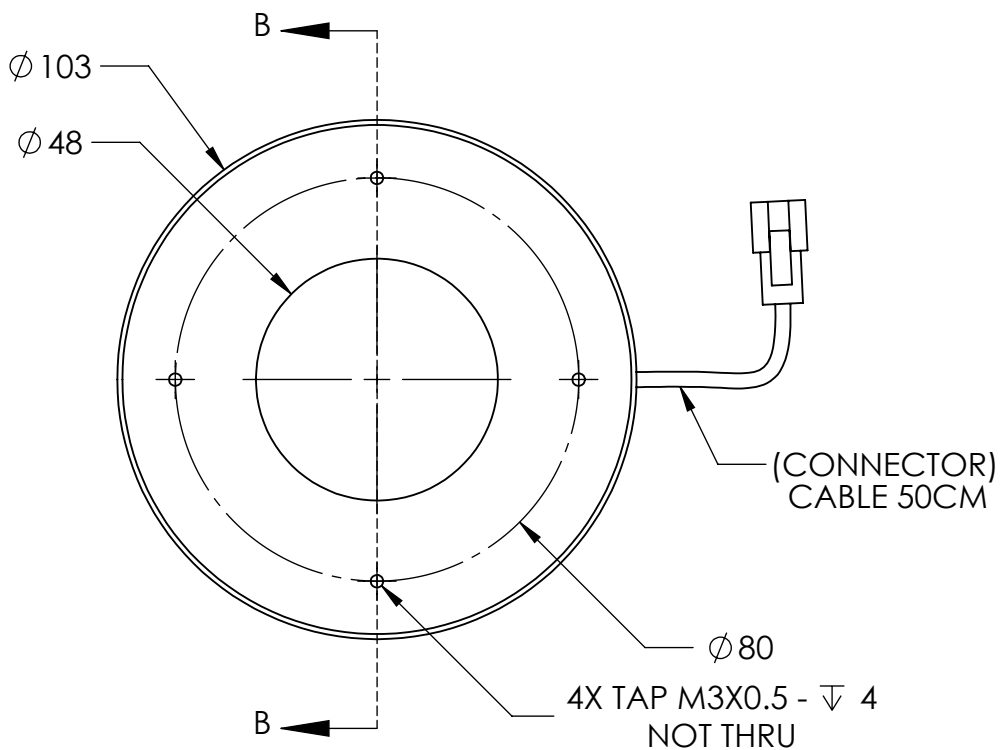

B

B

A

A

	DESIGN BY	FL LUEI	UNIT: MM	PRODUCT SERIES: LTZGK SERIES	
	CHECK BY	KB TAN			
	DATE	31/05/2018	REVISION:	TITLE	DRAWING LAYOUT
	MATERIAL	-	SCALE:	PART NO	LTZGK100-15-5-G-24V
	FINISHING	-	1 : 1	DWG NO	-
QTY	-				SHEET 1 OF 1

1 2 3 4 5 6 7 8