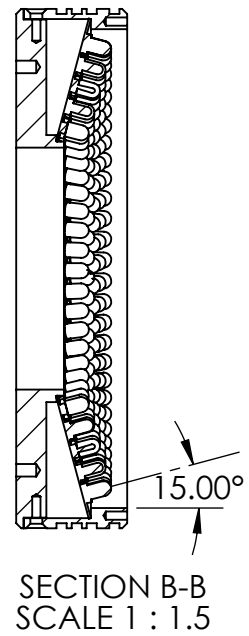

B

B

A

A

	DESIGN BY	FL LUEI	UNIT: MM	PRODUCT SERIES: LTZGK SERIES	
	CHECK BY	KB TAN			
	DATE	31/05/2018	REVISION:	TITLE	DRAWING LAYOUT
	MATERIAL	-	SCALE:	PART NO	LTZGK100-15-5-G-24V
	FINISHING	-	1 : 1	DWG NO	-
QTY	-				SHEET 1 OF 1

1 2 3 4 5 6 7 8