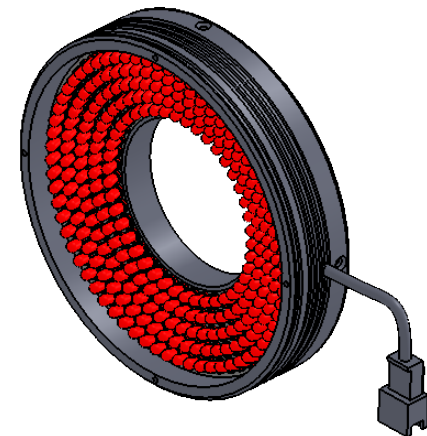

1 2 3 4 5 6 7 8

D

D

C

C

B

B

A

A

	DESIGN BY	FL LUEI	UNIT: MM	PRODUCT SERIES: LTZGK SERIES	
	CHECK BY	KB TAN			
	DATE	31/05/2018	REVISION:	TITLE	DRAWING LAYOUT
	MATERIAL	-	SCALE:	PART NO	LTZGK100-15-5-G-24V
	FINISHING	-	1 : 1	DWG NO	-
QTY	-				SHEET 1 OF 1