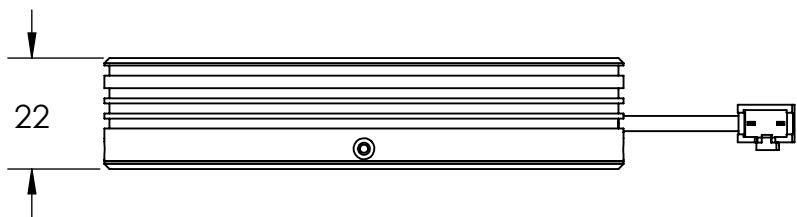

1 2 3 4 5 6 7 8

D

D

C

C