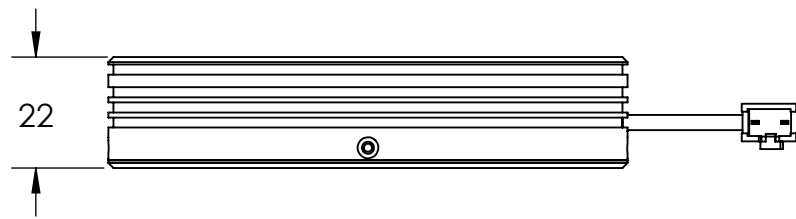

1 2 3 4 5 6 7 8

D

D

C

C