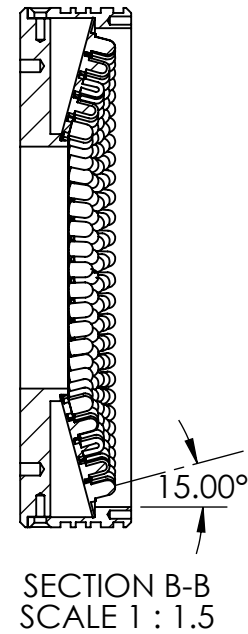

B

B

A

A

	DESIGN BY	FL LUEI	UNIT: MM	PRODUCT SERIES: LTZGK SERIES	
	CHECK BY	KB TAN			
	DATE	31/05/2018	REVISION:	TITLE	DRAWING LAYOUT
	MATERIAL	-	SCALE:	PART NO	LTZGK100-15-5-B-24V
	FINISHING	-	1 : 1	DWG NO	-
QTY	-				SHEET 1 OF 1

1 2 3 4 5 6 7 8