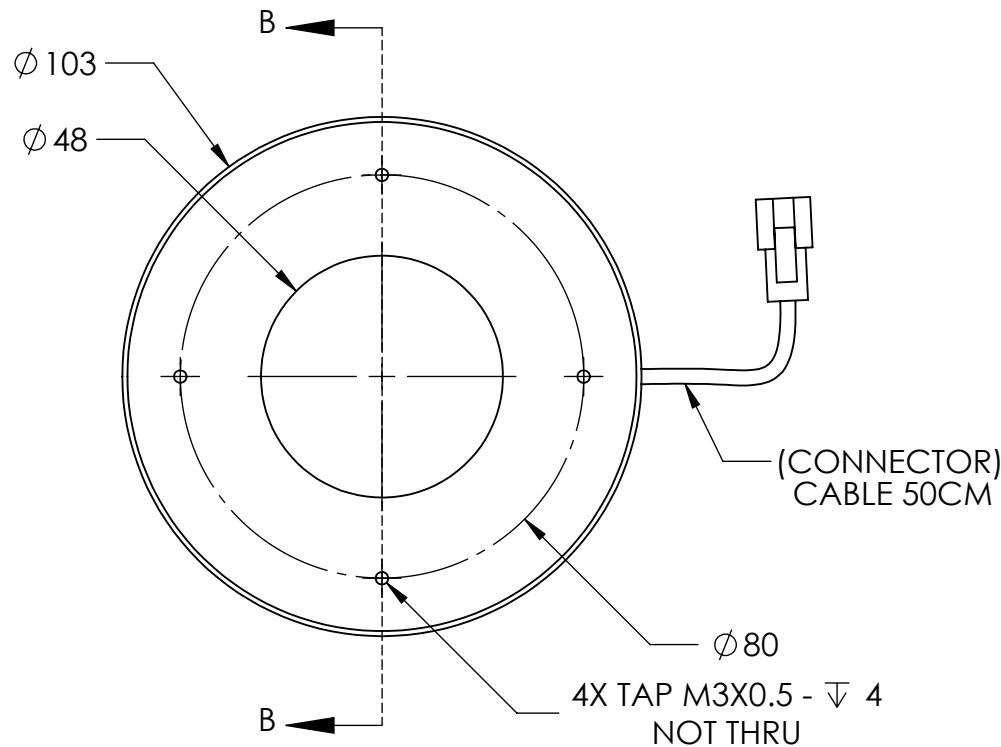

B

B

A

A

	DESIGN BY	FL LUEI	UNIT: MM	PRODUCT SERIES: LTZGK SERIES	
	CHECK BY	KB TAN			
	DATE	31/05/2018	REVISION:	TITLE	DRAWING LAYOUT
	MATERIAL	-	SCALE:	PART NO	LTZGK100-15-5-B-24V
	FINISHING	-	1 : 1	DWG NO	-
QTY	-				SHEET 1 OF 1

1 2 3 4 5 6 7 8