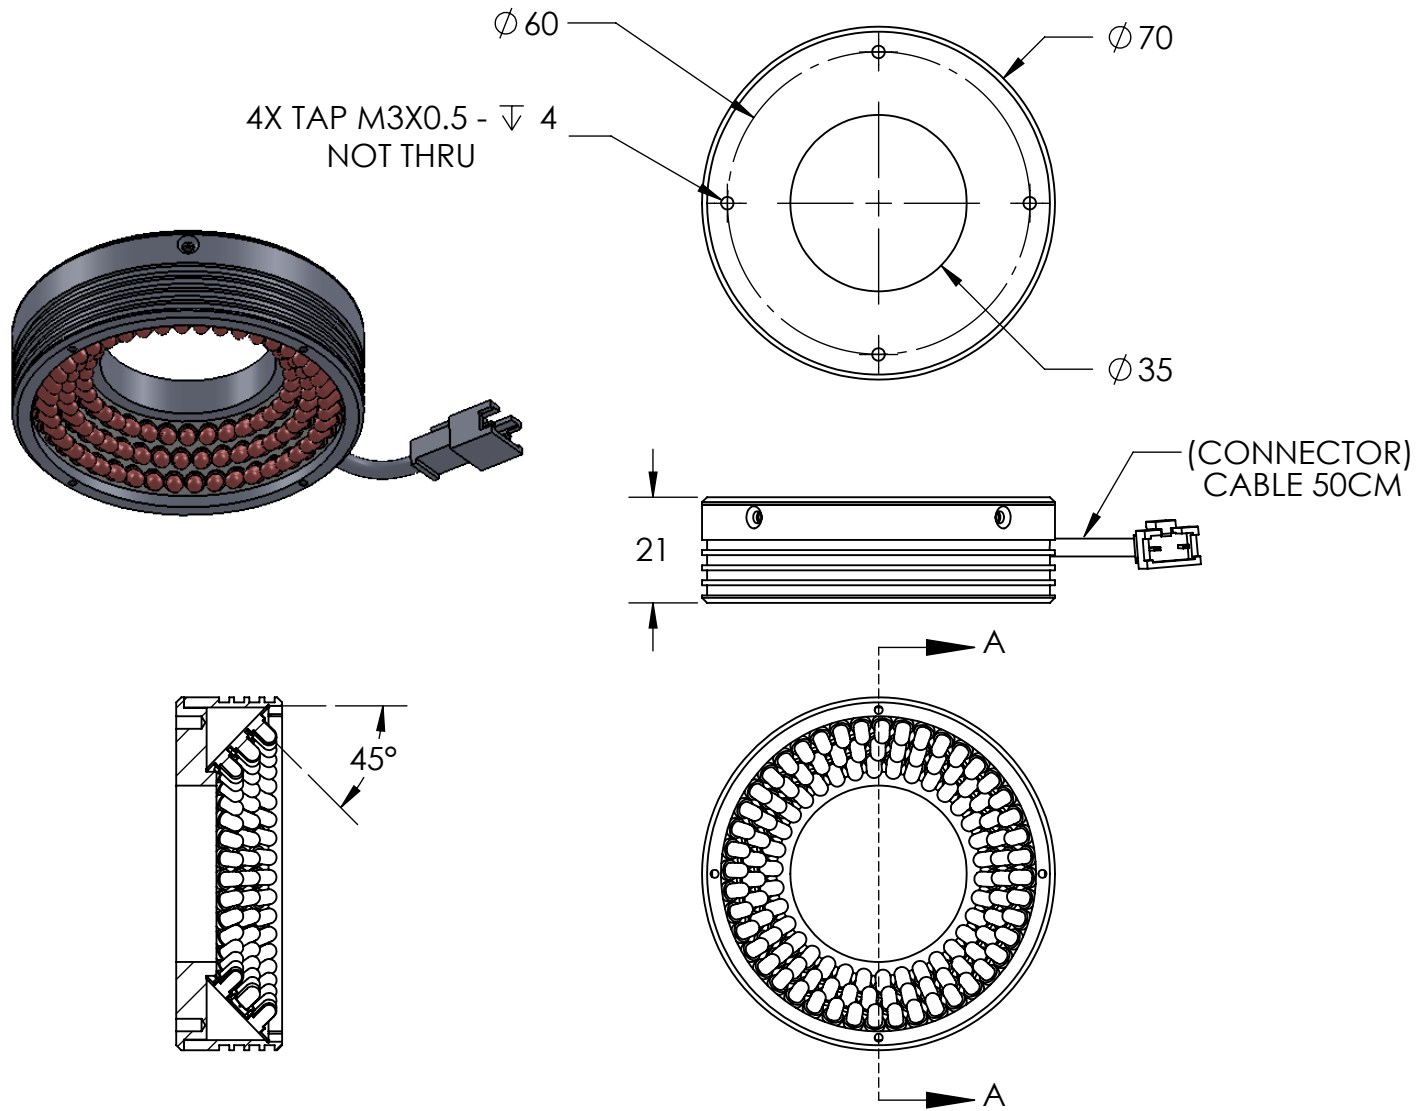

D

C

B

A

SECTION A-A
SCALE 1 : 1.5

	DESIGN BY	FL LUEI	UNIT: MM	PRODUCT SERIES: LTZGK SERIES	
	CHECK BY	KB TAN			
	DATE	31/05/2018	REVISION:	TITLE	DRAWING LAYOUT
	MATERIAL	-	SCALE:	PART NO	LTZGK070-45-3-B-24V
	FINISHING	-	1 : 1	DWG NO	-
QTY	-				SHEET 1 OF 1