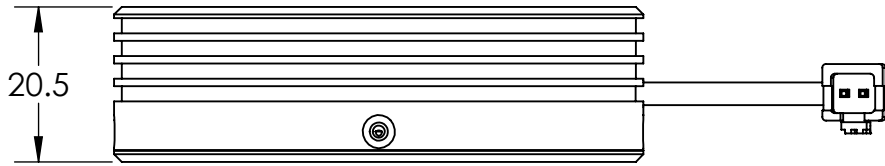

1 2 3 4 5 6 7 8

D

C

B

A

	DESIGN BY	FL LUEI	UNIT:	PRODUCT SERIES: LTZGK SERIES	
	CHECK BY	KB TAN	MM		
	DATE	30/5/2018	REVISION:	TITLE	DRAWING LAYOUT
	MATERIAL	-	01	PART NO	LTZGK070-15-3-R-24V
	FINISHING	-	SCALE:	DWG NO	-
QTY	-	1:1	SHEET 1 OF 1		