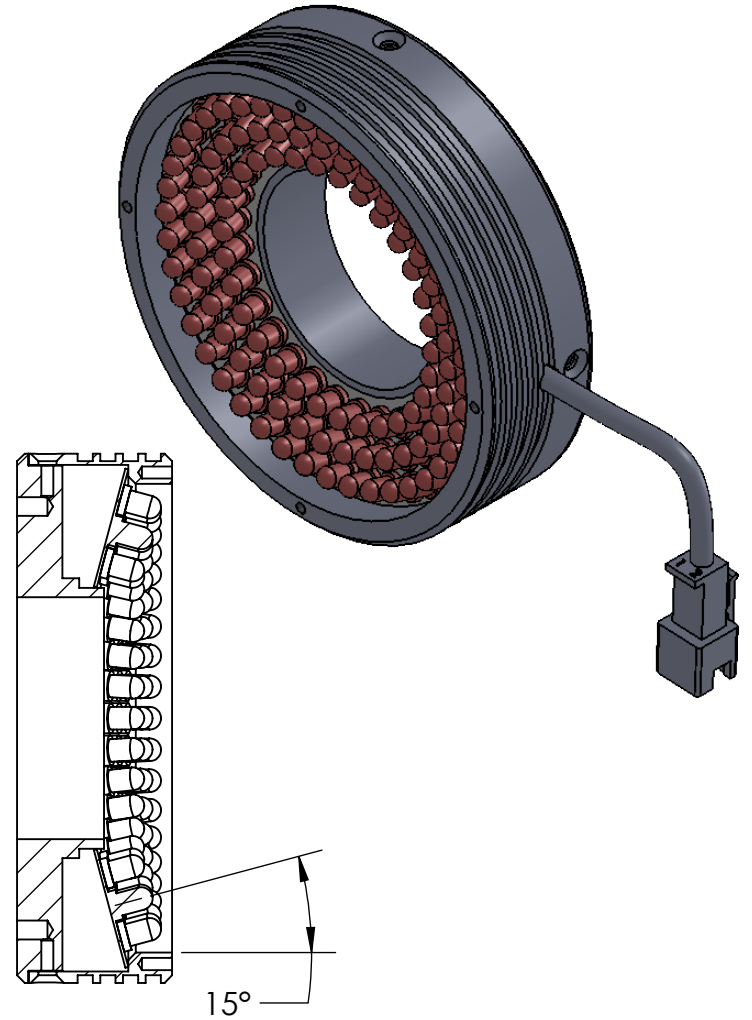

1 2 3 4 5 6 7 8

D

C

B

A

	DESIGN BY	FL LUEI	UNIT:	PRODUCT SERIES: LTZGK SERIES	
	CHECK BY	KB TAN	MM		
	DATE	30/5/2018	REVISION:	TITLE	DRAWING LAYOUT
	MATERIAL	-	01	PART NO	LTZGK070-15-3-R-24V
	FINISHING	-	SCALE:	DWG NO	-
QTY	-	1:1	SHEET 1 OF 1		

1 2 3 4 5 6 7 8