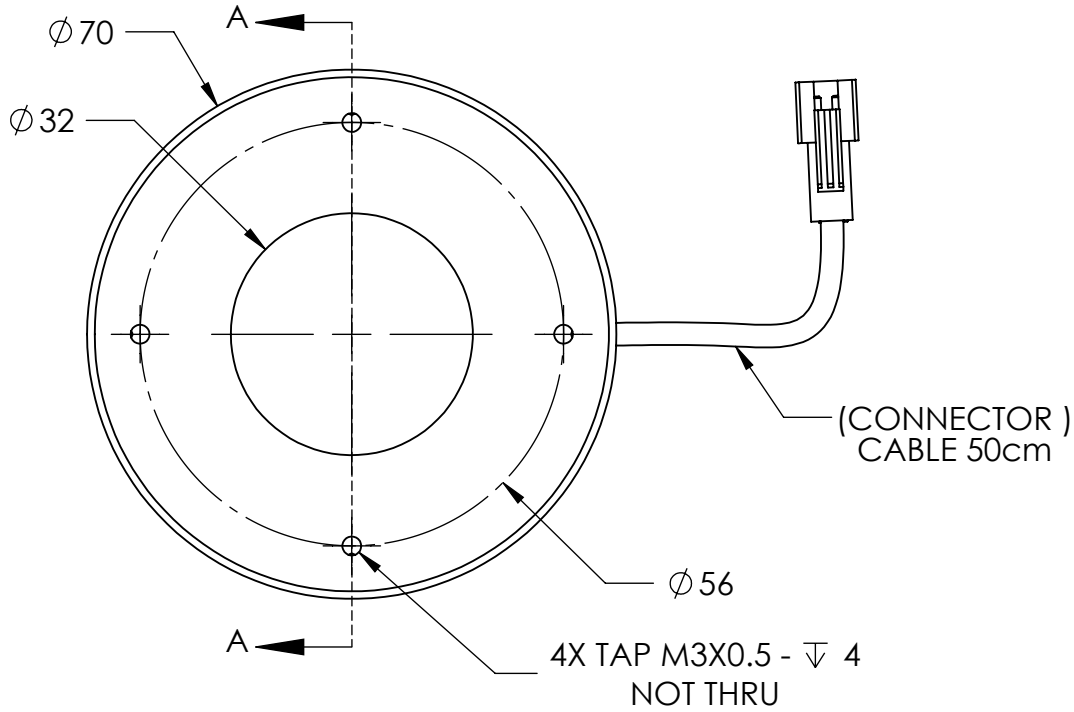

1 2 3 4 5 6 7 8

D

C

B

A

	DESIGN BY	FL LUEI	UNIT:	PRODUCT SERIES: LTZGK SERIES	
	CHECK BY	KB TAN	MM		
	DATE	30/5/2018	REVISION:	TITLE	DRAWING LAYOUT
	MATERIAL	-	01	PART NO	LTZGK070-15-3-R-24V
	FINISHING	-	SCALE:	DWG NO	-
QTY	-	1:1	SHEET 1 OF 1		

1 2 3 4 5 6 7 8