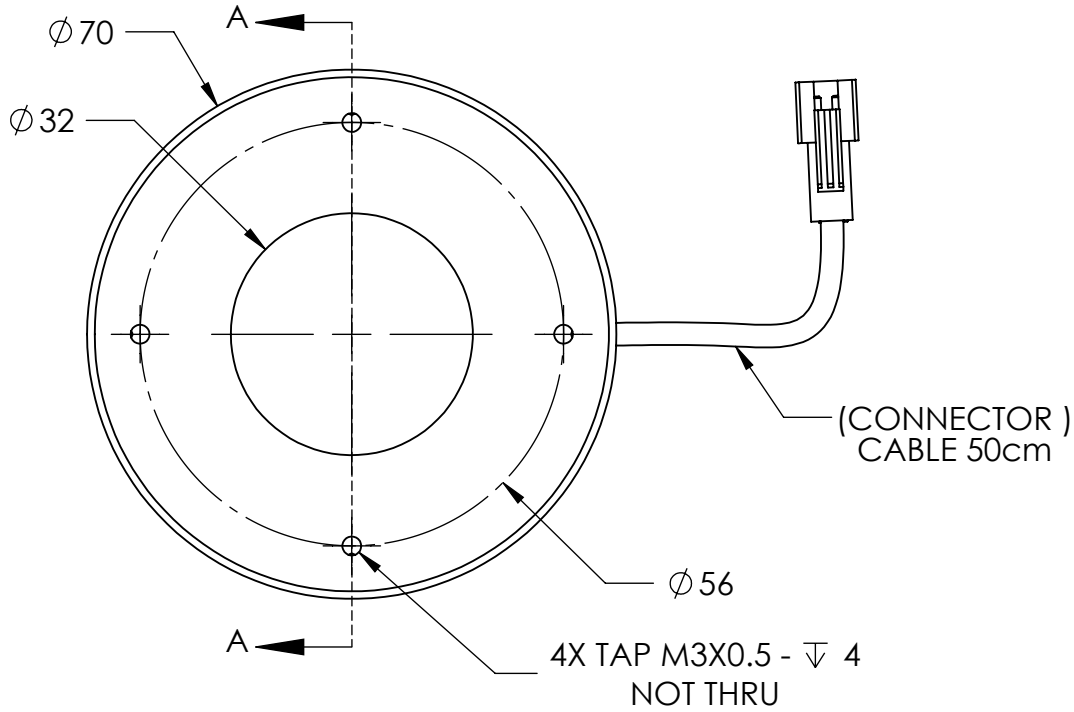

1 2 3 4 5 6 7 8

D

C

B

A

| | | | | | |
|--|-----------|-----------|--------------|------------------------------|---------------------|
|  | DESIGN BY | FL LUEI | UNIT: | PRODUCT SERIES: LTZGK SERIES | |
| | CHECK BY | KB TAN | MM | | |
| | DATE | 30/5/2018 | REVISION: | TITLE | DRAWING LAYOUT |
| | MATERIAL | - | 01 | PART NO | LTZGK070-15-3-G-24V |
| | FINISHING | - | SCALE: | DWG NO | - |
| QTY | - | 1:1 | SHEET 1 OF 1 | | |

1 2 3 4 5 6 7 8