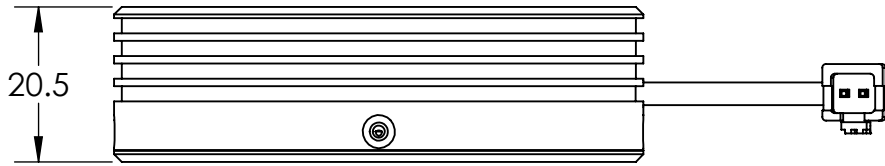

1 2 3 4 5 6 7 8

D

C

B

A

| | | | | | |
|--|-----------|-----------|--------------|------------------------------|---------------------|
|  | DESIGN BY | FL LUEI | UNIT: | PRODUCT SERIES: LTZGK SERIES | |
| | CHECK BY | KB TAN | MM | | |
| | DATE | 30/5/2018 | REVISION: | TITLE | DRAWING LAYOUT |
| | MATERIAL | - | 01 | PART NO | LTZGK070-15-3-G-24V |
| | FINISHING | - | SCALE: | DWG NO | - |
| QTY | - | 1:1 | SHEET 1 OF 1 | | |