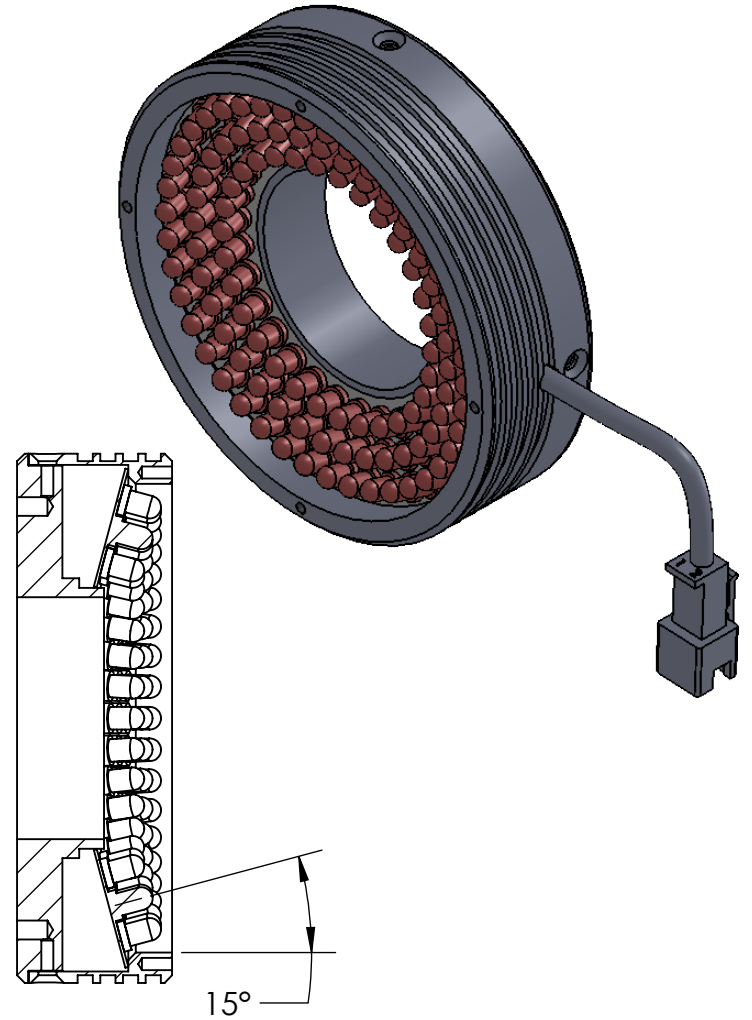

1 2 3 4 5 6 7 8

D

C

B

A

| | | | | | |
|--|-----------|-----------|--------------|------------------------------|---------------------|
|  | DESIGN BY | FL LUEI | UNIT: | PRODUCT SERIES: LTZGK SERIES | |
| | CHECK BY | KB TAN | MM | | |
| | DATE | 30/5/2018 | REVISION: | TITLE | DRAWING LAYOUT |
| | MATERIAL | - | 01 | PART NO | LTZGK070-15-3-G-24V |
| | FINISHING | - | SCALE: | DWG NO | - |
| QTY | - | 1:1 | SHEET 1 OF 1 | | |

1 2 3 4 5 6 7 8