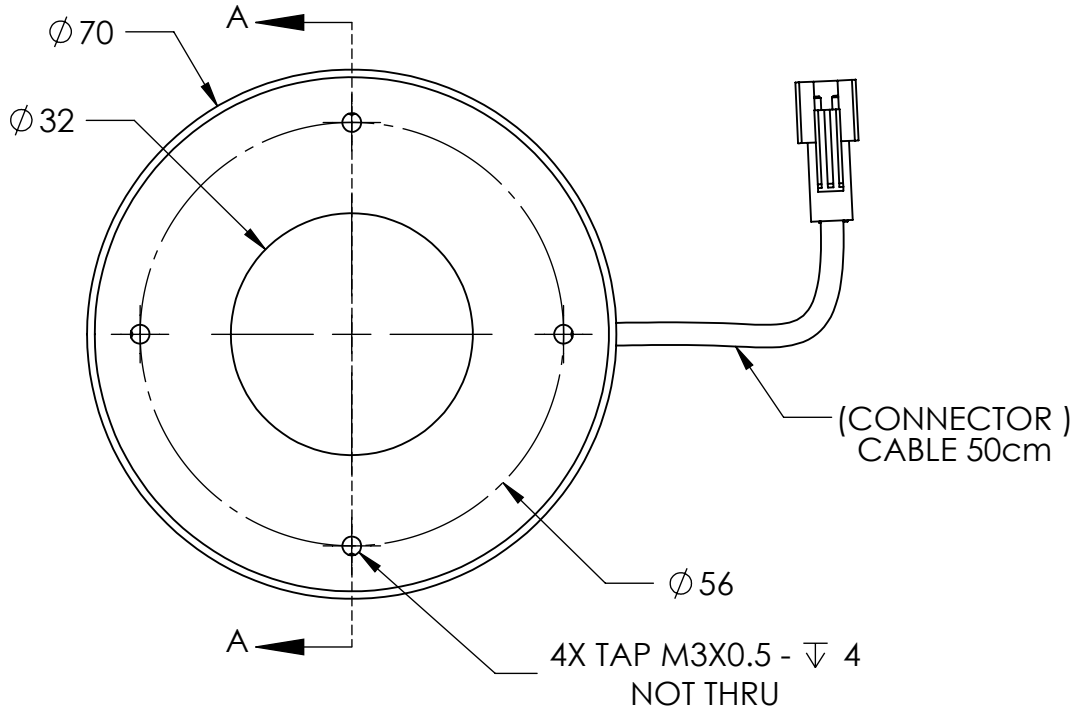

1 2 3 4 5 6 7 8

D

C

B

A

| | | | | | |
|--|-----------|-----------|-------------|------------------------------|---------------------|
|  | DESIGN BY | FL LUEI | UNIT: MM | PRODUCT SERIES: LTZGK SERIES | |
| | CHECK BY | KB TAN | | | |
| | DATE | 30/5/2018 | REVISION: | TITLE | DRAWING LAYOUT |
| | MATERIAL | - | SCALE: | PART NO | LTZGK070-15-3-B-24V |
| | FINISHING | - | 1:1 | DWG NO | - |
| QTY | - | | | | SHEET 1 OF 1 |

1 2 3 4 5 6 7 8