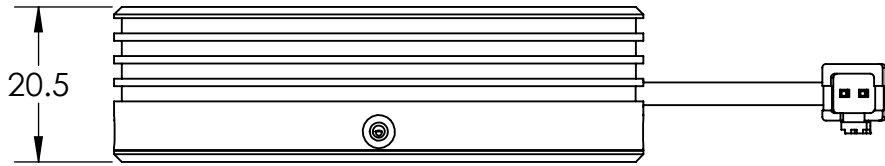

1 2 3 4 5 6 7 8

D

C

B

A

| | | | | | |
|--|-----------|-----------|-------------|------------------------------|---------------------|
|  | DESIGN BY | FL LUEI | UNIT: MM | PRODUCT SERIES: LTZGK SERIES | |
| | CHECK BY | KB TAN | | | |
| | DATE | 30/5/2018 | REVISION: | TITLE | DRAWING LAYOUT |
| | MATERIAL | - | SCALE: | PART NO | LTZGK070-15-3-B-24V |
| | FINISHING | - | 1:1 | DWG NO | - |
| QTY | - | | | | SHEET 1 OF 1 |