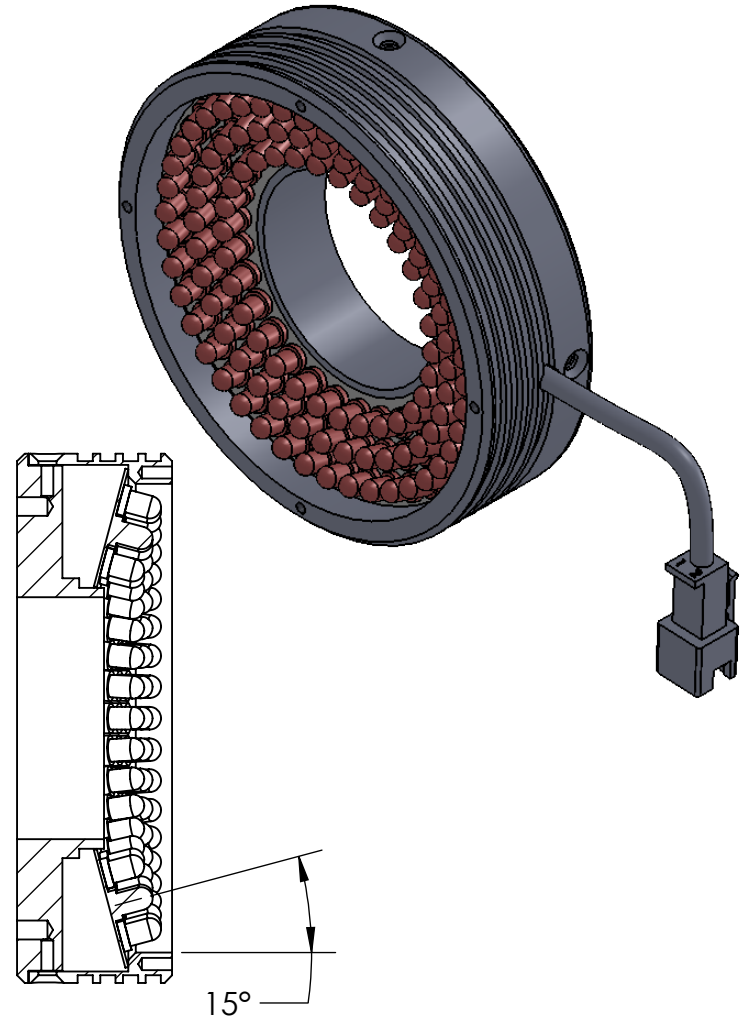

1 2 3 4 5 6 7 8

D

C

B

A

| | | | | | |
|--|-----------|-----------|-------------|------------------------------|---------------------|
|  | DESIGN BY | FL LUEI | UNIT: MM | PRODUCT SERIES: LTZGK SERIES | |
| | CHECK BY | KB TAN | | | |
| | DATE | 30/5/2018 | REVISION: | TITLE | DRAWING LAYOUT |
| | MATERIAL | - | SCALE: | PART NO | LTZGK070-15-3-B-24V |
| | FINISHING | - | 1:1 | DWG NO | - |
| QTY | - | | | | SHEET 1 OF 1 |

1 2 3 4 5 6 7 8