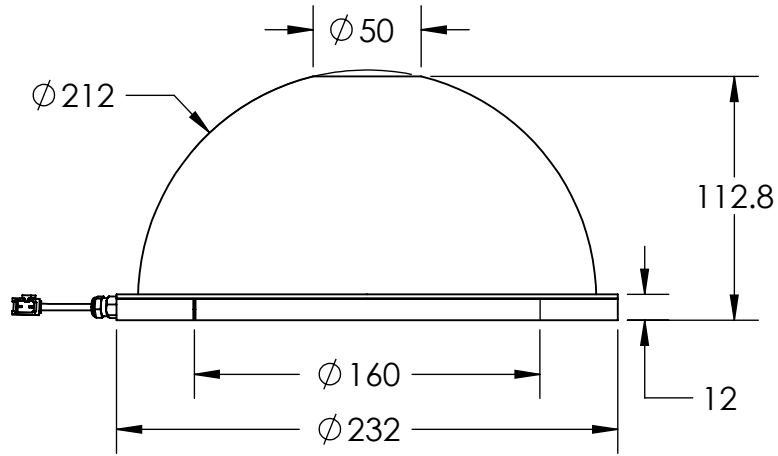

1 2 3 4 5 6 7 8

D

D

C

C