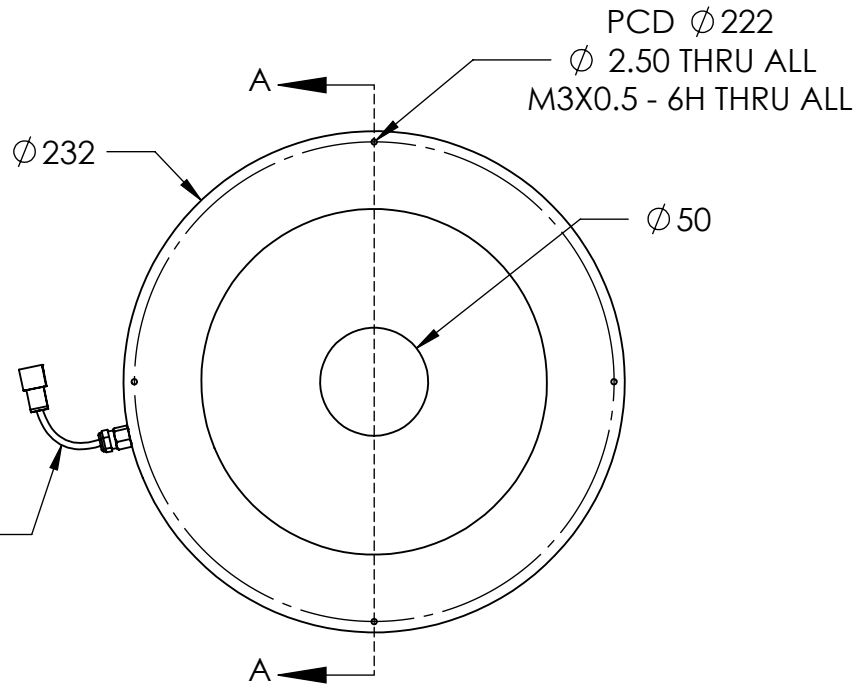

1 2 3 4 5 6 7 8

D

D

C

C

B

B

A

A

	DESIGN BY	FL LUEI	UNIT:	PRODUCT SERIES: LT4WRG SERIES	
	CHECK BY	KB TAN	MM		
	DATE	06/06/2018	REVISION:	TITLE	DRAWING LAYOUT
	MATERIAL	-	01	PART NO	LT4WRG200-00-1-W-24V
	FINISHING	-	SCALE:	DWG NO	-
QTY	-	1 : 1	SHEET 1 OF 1		

1 2 3 4 5 6 7 8