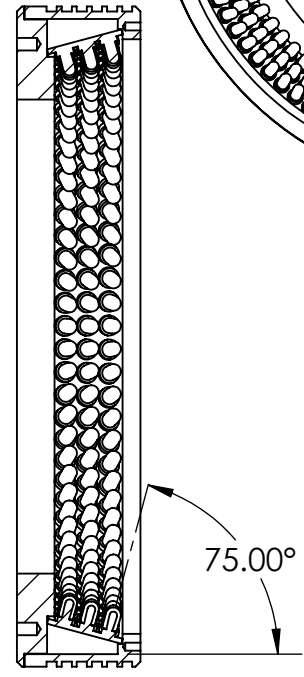

1 2 3 4 5 6 7 8

SECTION A-A
SCALE 1 : 1.5

	DESIGN BY	FL LUEI	UNIT: MM	PRODUCT SERIES: LTZZO SERIES	
	CHECK BY	KB TAN			
	DATE	31/05/2018	REVISION:	TITLE	DRAWING LAYOUT
	MATERIAL	-	SCALE:	PART NO	LTZZO130-75-3-R-24V
	FINISHING	-	1 : 1	DWG NO	-
QTY	-				SHEET 1 OF 1

1 2 3 4 5 6 7 8