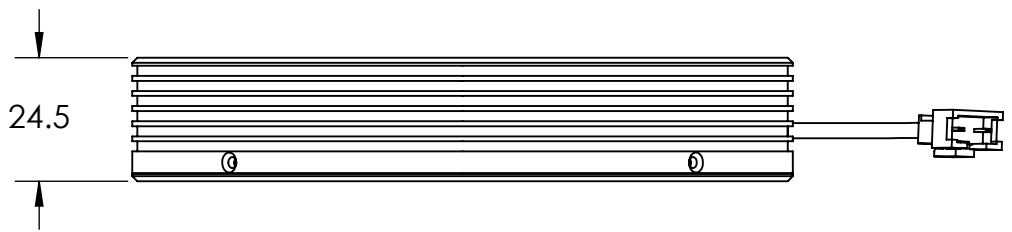

1 2 3 4 5 6 7 8

SECTION A-A
SCALE 1 : 1.5

	DESIGN BY	FL LUEI	UNIT: MM	PRODUCT SERIES: LTZZO SERIES	
	CHECK BY	KB TAN			
	DATE	31/05/2018	REVISION:	TITLE	DRAWING LAYOUT
	MATERIAL	-	SCALE:	PART NO	LTZZO130-75-3-R-24V
	FINISHING	-	1 : 1	DWG NO	-
QTY	-				SHEET 1 OF 1