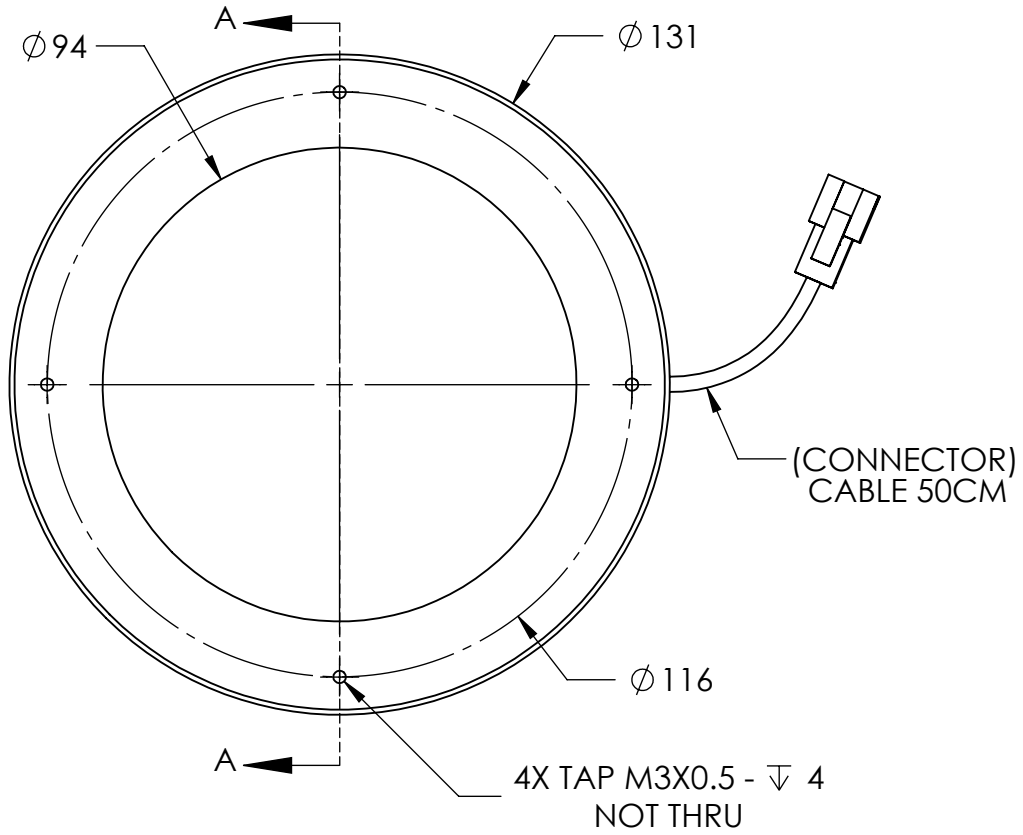

1 2 3 4 5 6 7 8

SECTION A-A
SCALE 1 : 1.5

	DESIGN BY	FL LUEI	UNIT: MM	PRODUCT SERIES: LTZZO SERIES	
	CHECK BY	KB TAN			
	DATE	31/05/2018	REVISION:	TITLE	DRAWING LAYOUT
	MATERIAL	-	SCALE:	PART NO	LTZZO130-75-3-R-24V
	FINISHING	-	1 : 1	DWG NO	-
QTY	-				SHEET 1 OF 1

1 2 3 4 5 6 7 8