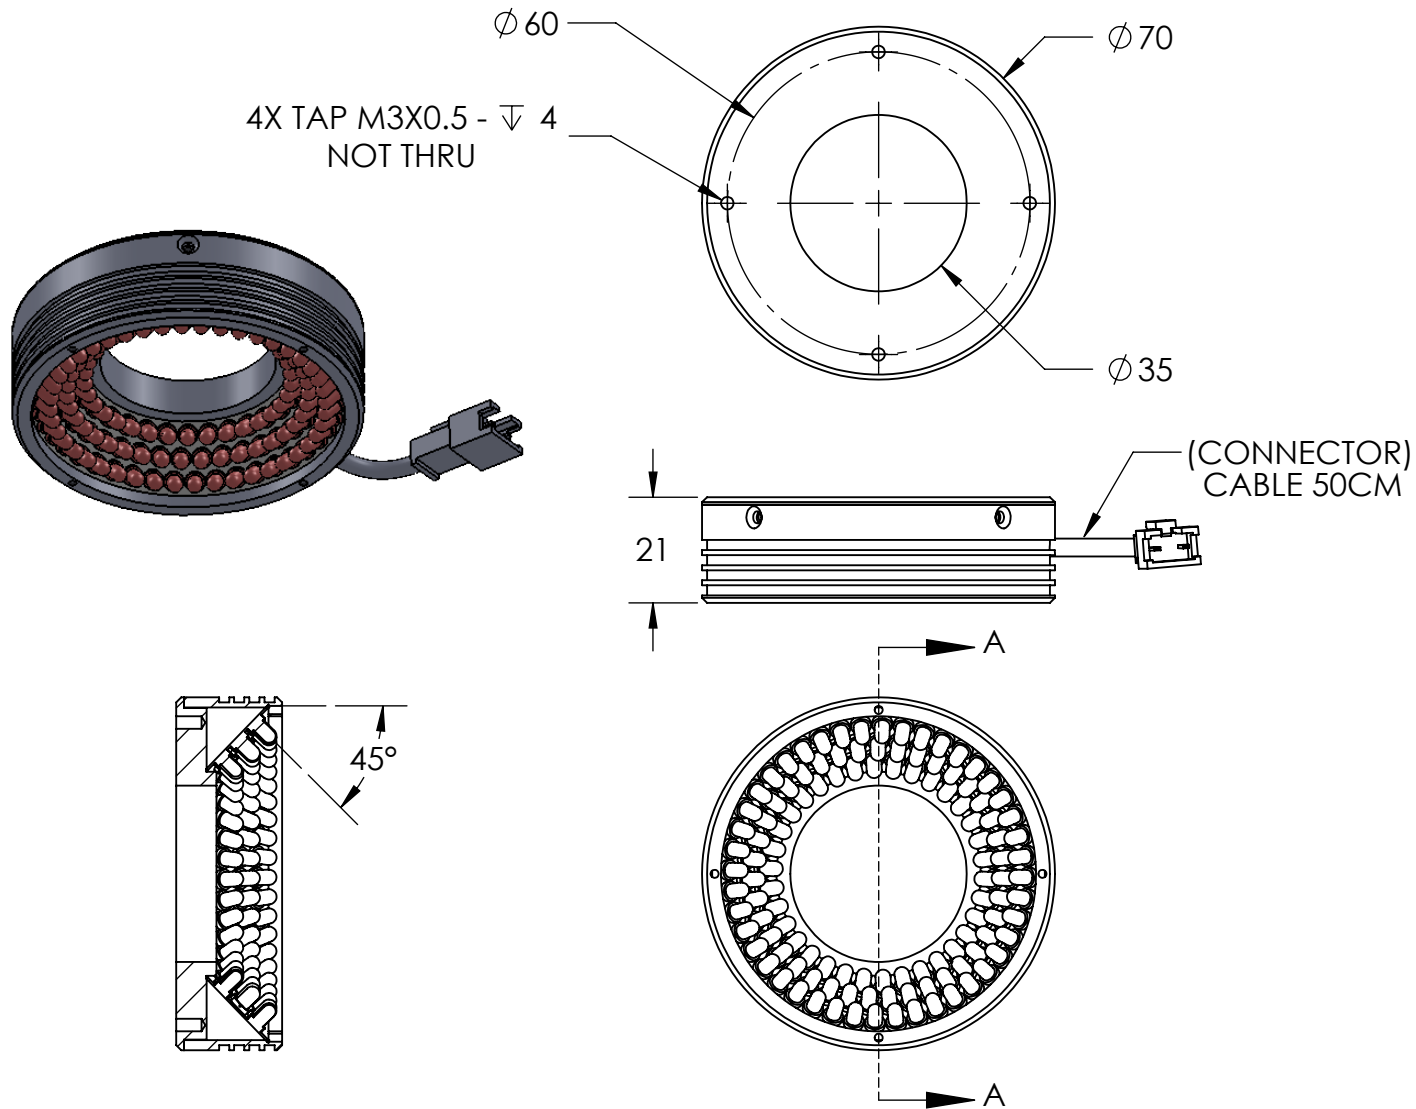

D

C

B

A

SECTION A-A
SCALE 1 : 1.5

	DESIGN BY	FL LUEI	UNIT: MM	PRODUCT SERIES: LTZGK SERIES	
	CHECK BY	KB TAN			
	DATE	31/05/2018	REVISION:	TITLE	DRAWING LAYOUT
	MATERIAL	-	SCALE:	PART NO	LTZGK070-45-3-W-24V
	FINISHING	-	1 : 1	DWG NO	-
QTY	-				SHEET 1 OF 1