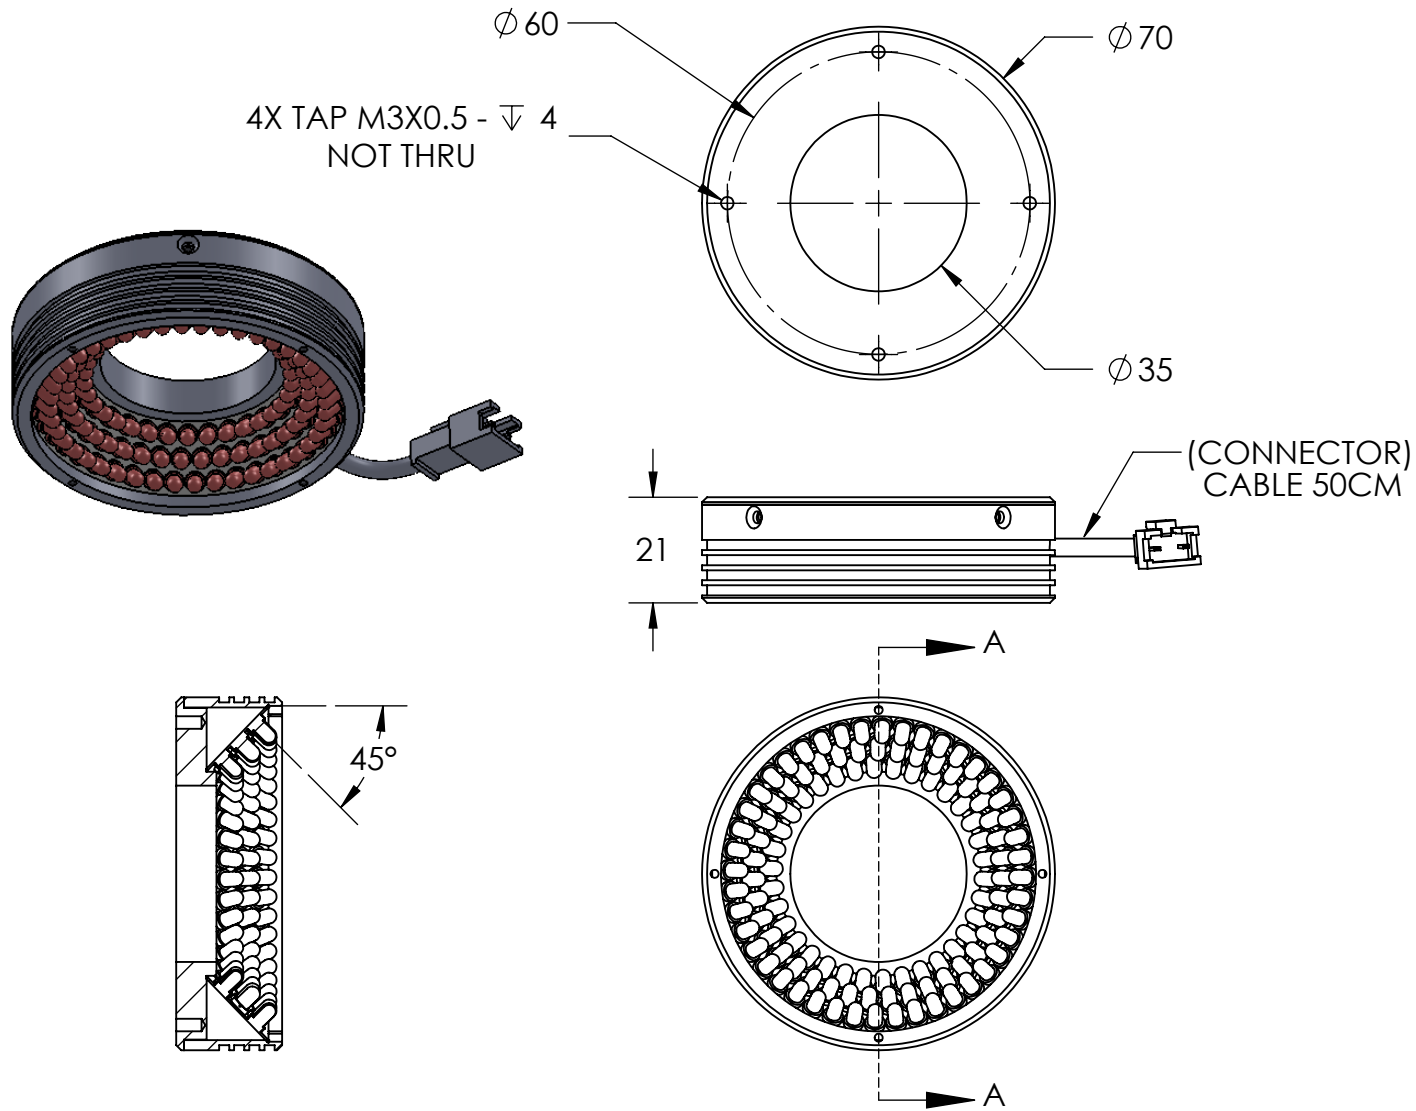

D

C

B

A

SECTION A-A
SCALE 1 : 1.5

	DESIGN BY	FL LUEI	UNIT: MM	PRODUCT SERIES: LTZGK SERIES	
	CHECK BY	KB TAN			
	DATE	31/05/2018	REVISION:	TITLE	DRAWING LAYOUT
	MATERIAL	-	SCALE:	PART NO	LTZGK070-45-3-R-24V
	FINISHING	-	1 : 1	DWG NO	-
QTY	-				SHEET 1 OF 1