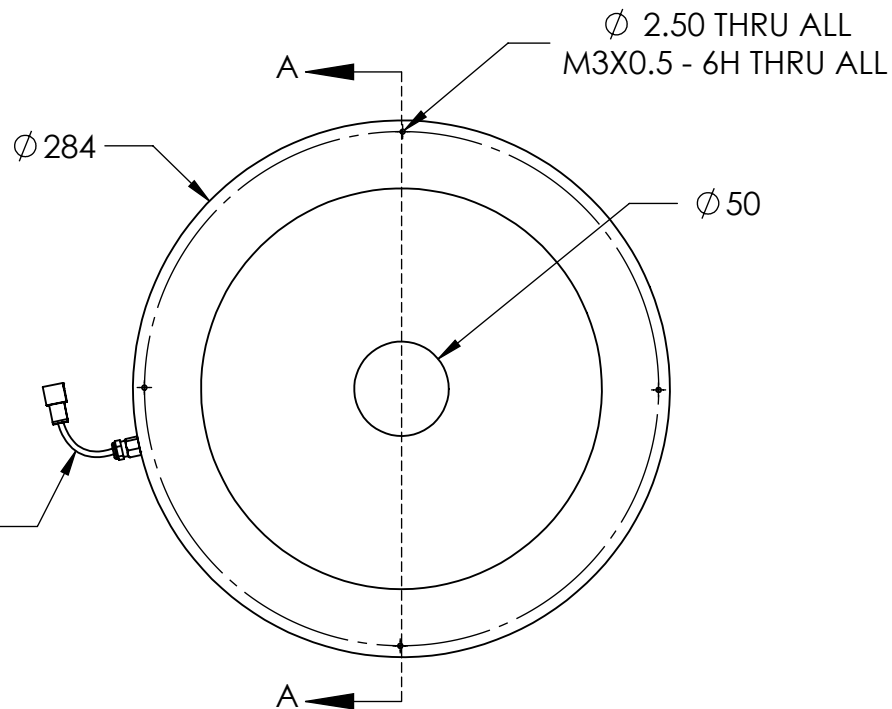

1 2 3 4 5 6 7 8

D

D

C

C

SECTION A-A  
SCALE 1 : 4

B

B

CONNECTOR  
50CM CABLE

A

A

	DESIGN BY	FL LUEI	UNIT: MM	PRODUCT SERIES: LT4WRG SERIES	
	CHECK BY	KB TAN			
	DATE	06/06/2018	REVISION:	TITLE	DRAWING LAYOUT
	MATERIAL	-	SCALE:	PART NO	LT4WRG250-00-1-W-24V
	FINISHING	-	1 : 1	DWG NO	-
QTY	-				SHEET 1 OF 1

1 2 3 4 5 6 7 8