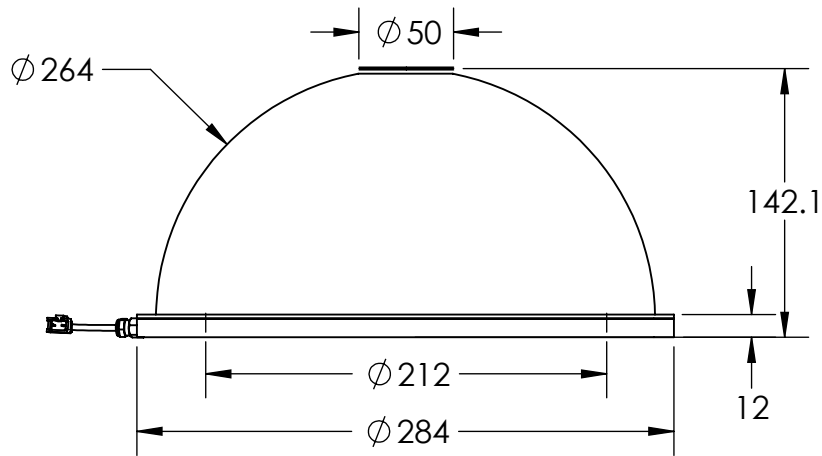

1 2 3 4 5 6 7 8

D

D

C

C

SECTION A-A  
SCALE 1 : 4

B

B

CONNECTOR  
50CM CABLE

A

A

	DESIGN BY	FL LUEI	UNIT: MM	PRODUCT SERIES: LT4WRG SERIES	
	CHECK BY	KB TAN			
	DATE	06/06/2018	REVISION:	TITLE	DRAWING LAYOUT
	MATERIAL	-	SCALE:	PART NO	LT4WRG250-00-1-W-24V
	FINISHING	-	1 : 1	DWG NO	-
QTY	-				SHEET 1 OF 1